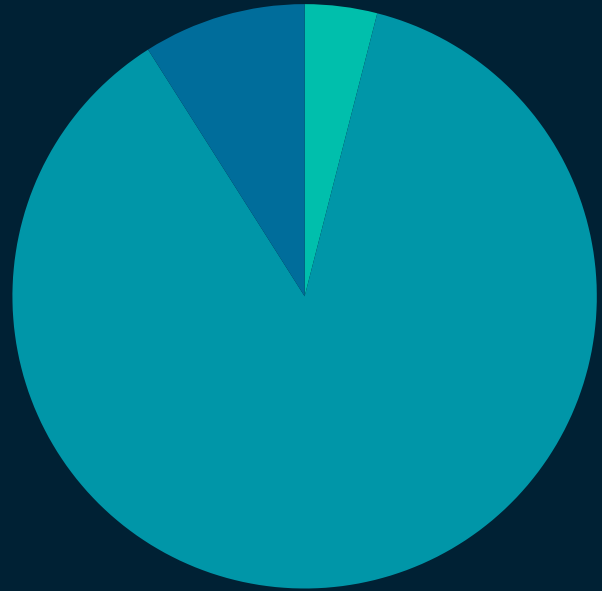

■ Fundraising
■ Programs
■ Administration